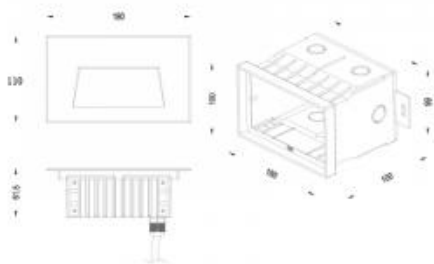

<https://uni-luce.com>
+39 339 505 5880
info@uni-luce.com

Via Monselice, 26, 20832 Desio
MB, Italy

FINLED

Available colors:

- 392-B4
- 392-GR4
- 392-DGR4

Beam angle: 0° 0°
LED Color: 3000K 6000K
System Power: 20x0,2W
Lumen output: 103lm(6000K) 97lm (3000K)
Material: die-casting powder coating aluminum
Location: Exterior
Fixation: Wall
Installation: Recessed
Product dimension: 160x100x100mm
Input: 220-240V 50\60Hz 24V DC
IP: 65
Class: II
Front cover: die-casting powder coating aluminum
LED: SMD3030 type LED

<https://uni-luce.com>

+39 339 505 5880

info@uni-luce.com

Via Monselice, 26, 20832 Desio

MB, Italy

As a wall recessed luminaire, FINLED is perfect as a guidance light. Recommended for auxiliary lighting for car parking, halls and path areas.