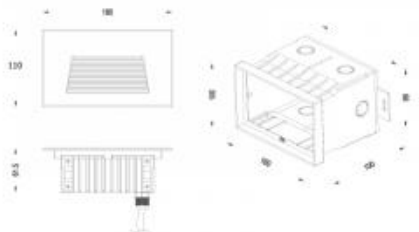

<https://uni-luce.com>

+39 339 505 5880

info@uni-luce.com

Via Monselice, 26, 20832 Desio

MB, Italy

FINLED A

Available colors:

- 393-B4
- 393-GR4
- 393-DGR4

Beam angle:

0° 0°

LED Color:

3000K 6000K

System Power:

20x0,2W

Lumen output:

103lm(6000K) 97lm (3000K)

Material:

die-casting powder coating aluminum

Location:

Exterior

Fixation:

Wall

Installation:

Recessed

Product dimension: 160x100x100mm

Input:

220-240V 50\60Hz 24V DC

IP:

65

Class:

II

Front cover:

die-casting powder coating aluminum

LED:

SMD3030 type LED