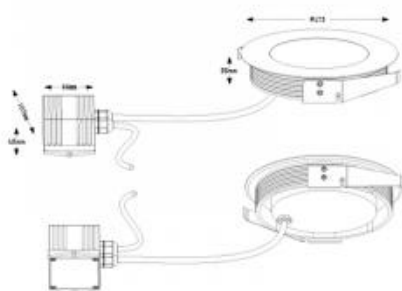

Material:

die-casting powder coating aluminum

Location:

Exterior

Fixation:

Inground

Product dimension:

173x38mm

Input:

24V DC

IP:

67

Class:

II

Glass:

tempered frosted glass, T=8mm

Front cover:

SUS316 stainless steel

<https://uni-luce.com>

+39 339 505 5880

info@uni-luce.com

Via Monselice, 26, 20832 Desio

MB, Italy

UNI LUCE inground collection is extended by the new elegant idea FLAT. FLAT provides soft uniform light. Thanks to its ultra thin housing, FLAT is becoming the best choice for the projects with limited installation space. Two sizes are available for choice. Both included round and square options.