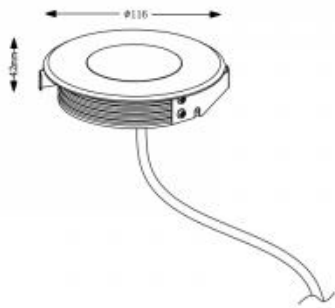

<https://uni-luce.com>
+39 339 505 5880
info@uni-luce.com

Via Monselice, 26, 20832 Desio
MB, Italy

FLAT S RO 24V

Available colors:	○ 477-SS1RO-VD
Beam angle:	0°
LED Color:	3000K 6000K
System Power:	0,8W
Lumen output:	20lm (6000K) 13lm (3000K)
Material:	die-casting powder coating aluminum
Location:	Exterior
Fixation:	Inground
Product dimension:	116x38mm
Input:	24V DC
IP:	67
Class:	II
Glass:	tempered frosted glass, T=8mm
Front cover:	SUS316 stainless steel

<https://uni-luce.com>

+39 339 505 5880

info@uni-luce.com

Via Monselice, 26, 20832 Desio

MB, Italy

UNI LUCE inground collection is extended by the new elegant idea FLAT. FLAT provides soft uniform light. Thanks to its ultra thin housing, FLAT is becoming the best choice for the projects with limited installation space. Two sizes are available for choice. Both included round and square options.