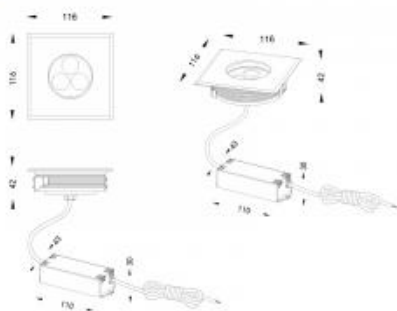

<https://uni-luce.com>

+39 339 505 5880

info@uni-luce.com

Via Monselice, 26, 20832 Desio

MB, Italy

FLAT S SQ 24V

Available colors:

● 477-BSS1SQ-VD

Beam angle:

0°

LED Color:

3000K 6000K

System Power:

0,8W

Lumen output:

20lm (6000K) 13lm (3000K)

Material:

die-casting powder coating aluminum

Location:

Exterior

Fixation:

Inground

Product dimension: 116x116x38mm

Input:

24V DC

IP:

67

Class:

II

Glass:

tempered frosted glass, T=8mm

Front cover:

SUS316 stainless steel