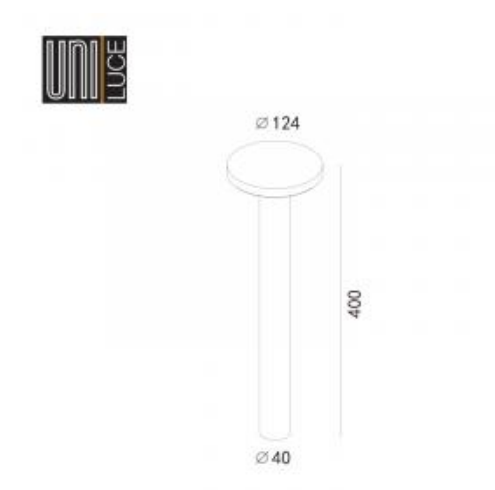

## FLORA 400

○ 621-W8

Available colors:

● 621-B8

● 621-DGR8

Beam angle: 0°

LED Color: 3000K 6000K

System Power: 8W 700mA

Material: die-casting powder coating aluminum

Location: Exterior

Fixation: Bollards

Product dimension: 400x124mm

Input: 220-230V 50\60Hz

IP: 65

Class: I

<https://uni-luce.com>