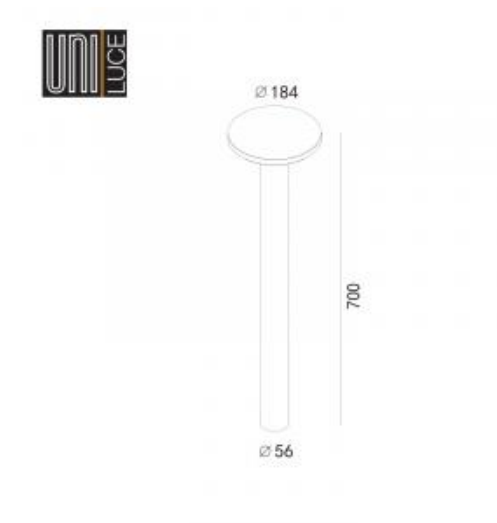

<https://uni-luce.com>
+39 339 505 5880
info@uni-luce.com

Via Monselice, 26, 20832 Desio
MB, Italy

FLORA 700

- 621-W15
- 621-B15
- 621-DGR15

Available colors:

Beam angle:

0°

LED Color:

3000K 6000K

System Power:

15W 700mA

Material:

die-casting powder coating aluminum

Location:

Exterior

Fixation:

Bollards

Product dimension: 700x184mm

<https://uni-luce.com>

+39 339 505 5880

info@uni-luce.com

Via Monselice, 26, 20832 Desio

MB, Italy

Stunning idea of exterior bollard collection with aureole lighting effect. Two sizes are available for choice.