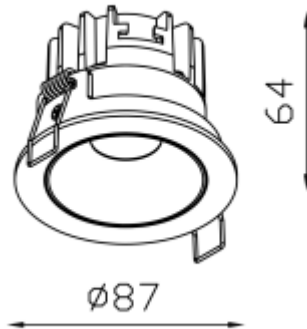

<https://uni-luce.com>
+39 339 505 5880
info@uni-luce.com

Via Monselice, 26, 20832 Desio
MB, Italy

FLOXA 12 M

Available colors:	<input type="radio"/> 20013-WW12AD <input checked="" type="radio"/> 20013-BW12AD <input type="radio"/> 20013-WB12AD <input type="radio"/> 20013-WG12AD <input checked="" type="radio"/> 20013-BG12AD
Beam angle:	15° 25° 36°
LED Color:	2700K 3000K 4000K 6000K
System Power:	12W
CRI:	90
Lumen output:	967lm
Material:	aluminium
Location:	Interior
Fixation:	Ceiling
Installation:	Recessed
Product dimension:	D87x64mm
Cut hole size:	D82mm
Input:	220-240V 50/60HZ
IP:	44
Class:	III
DIM Option:	DALI TRIAC 1-10V DTW