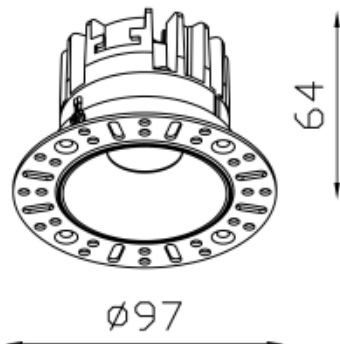

Available colors:

○ 20014-W12TR

◐ 20014-B12TR

○ 20014-G12TR

Beam angle: 15° 25° 36°

LED Color: 2700K 3000K 4000K 6000K

System Power: 12W

CRI: 90

Lumen output: 967lm

Material: aluminium

Location: Interior

Fixation: Ceiling

Installation: Recessed

Product dimension: D97x64mm

Cut hole size: D70mm

Input: 220-240V 50/60HZ

IP: 44

Class: III

DIM Option: DALI TRIAC 1-10V DTW