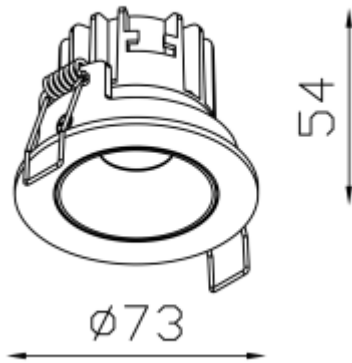

## FLOXA 6 S

Available colors:

- 20010-WW6AD
- 20010-BW6AD
- 20010-WB6AD
- 20010-WG6AD
- 20010-BG6AD

Beam angle: 15° 25° 36°  
LED Color: 2700K 3000K 4000K 6000K  
System Power: 6W  
CRI: 90  
Lumen output: 468lm  
Material: aluminium  
Location: Interior  
Fixation: Ceiling  
Installation: Recessed  
Product dimension: D73x54mm  
Cut hole size: D68mm  
Input: 220-240V 50/60HZ  
IP: 44  
Class: III  
DIM Option: DALI TRIAC 1-10V DTW