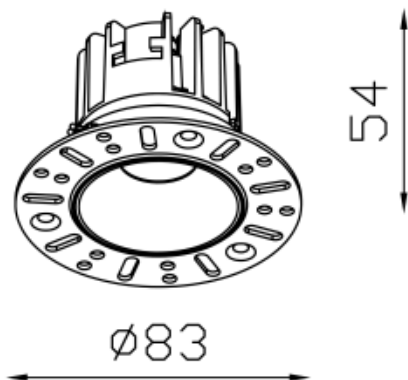

20011-B6TR

20011-G6R

Beam angle: 15° 25° 36°

LED Color: 2700K 3000K 4000K 6000K

System Power: 6W

CRI: 90

Lumen output: 468lm

Material: aluminium

Location: Interior

Fixation: Ceiling

Installation: Recessed

Product dimension: D83x54mm

Cut hole size: D55mm

Input: 220-240V 50/60HZ

IP: 44

Class: III

DIM Option: DALI TRIAC 1-10V DTW

<https://uni-luce.com>

+39 339 505 5880

info@uni-luce.com

Via Monselice, 26, 20832 Desio

MB, Italy

FLOX is a family offering a multitude of lighting solutions for any interior. Flox A has a unique strip reflector for better design and light effects, while FLOX series stands for classic smooth surfaced reflector. The family comes into two sizes with 6W and 12W.