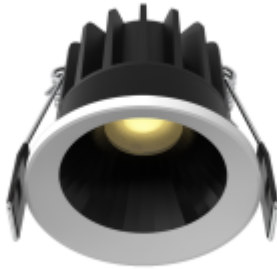

## FLOXA 6 S

Available colors:

- 20003-WW6
- 20003-BW6
- 20003-WB6
- 20003-WG6
- 20003-BG6

Beam angle: 15° 25° 36°  
LED Color: 2700K 3000K 4000K 6000K  
System Power: 6W  
CRI: 90  
Lumen output: 477lm  
Material: aluminium  
Location: Interior  
Fixation: Ceiling  
Installation: Recessed  
Product dimension: D60x52mm  
Cut hole size: D55mm  
Input: 220-240V 50/60HZ  
IP: 44  
Class: III  
DIM Option: DALI TRIAC 1-10V DTW