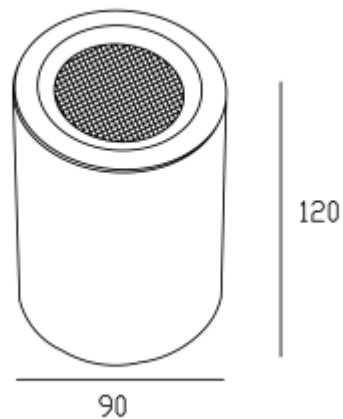

<https://uni-luce.com>
+39 339 505 5880
info@uni-luce.com

Via Monselice, 26, 20832 Desio
MB, Italy

FOCUS 12 M 90

Available colors:	<input type="radio"/> 23227-W12-90 <input checked="" type="radio"/> 23227-B12-90
Beam angle:	15° 24° 38° 60°
LED Color:	2700K 3000K 4000K 6000K
System Power:	12W
CRI:	90
Lumen output:	960lm
Material:	aluminium
Location:	Interior
Fixation:	Ceiling
Installation:	Surface
Product dimension:	diam90x120mm
Input:	220-240V 50/60HZ
IP:	65
Class:	III
DIM Option:	DALI TRIAC 1-10V DTW

<https://uni-luce.com>

+39 339 505 5880

info@uni-luce.com

Via Monselice, 26, 20832 Desio

MB, Italy

FOCUS is the simple example of minimalism and functionality. The perfect light with many different beam angle options. The collection comes in 3 sizes with 7W, 12W and 15W. IP65 makes it possible to use the lamp for wet zones where additional water resistance is required.