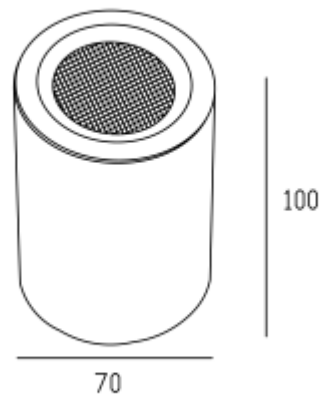

## FOCUS 12 M 90

Available colors:	<input type="radio"/> 23226-W7-70 <input checked="" type="radio"/> 23226-B7-70
Beam angle:	15° 24° 38° 60°
LED Color:	2700K 3000K 4000K 6000K
System Power:	7W
CRI:	90
Lumen output:	560lm
Material:	aluminium
Location:	Interior
Fixation:	Ceiling
Installation:	Surface
Product dimension:	diam70x100mm
Input:	220-240V 50/60HZ
IP:	65
Class:	III
DIM Option:	DALI TRIAC 1-10V DTW

<https://uni-luce.com>

+39 339 505 5880

[info@uni-luce.com](mailto:info@uni-luce.com)

Via Monselice, 26, 20832 Desio

MB, Italy

FOCUS is the simple example of minimalism and functionality. The perfect light with many different beam angle options. The collection comes in 3 sizes with 7W, 12W and 15W. IP65 makes it possible to use the lamp for wet zones where additional water resistance is required.