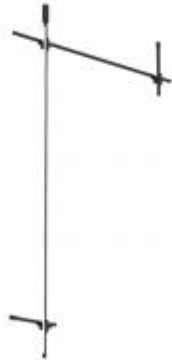

<https://uni-luce.com>
+39 339 505 5880
info@uni-luce.com

Via Monselice, 26, 20832 Desio
MB, Italy

GEO L-1

Available colors:

● 1749-B5

○ 1749-W5

Beam angle:

°

LED Color:

2700K 3000K 4000K 5000K

LED power:

33W

CRI:

90

Lumen output:

1305lm

Location:

Interior

Fixation:

Ceiling

Installation:

Suspended

Product dimension:

1617 x 1031 x 62mm