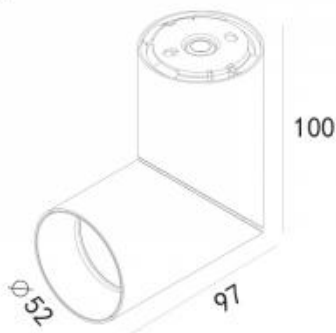

<https://uni-luce.com>

+39 339 505 5880

info@uni-luce.com

Via Monselice, 26, 20832 Desio

MB, Italy

GLANCE M

Available colors:

○ 452-W11

● 452-B11

Beam angle:

22° 45° 22°

LED Color:

2700K 3000K 4000K

LED power:

9W

System Power:

11W 250mA

CRI:

90

Lumen output:

1060lm

Location:

Interior

Fixation:

Ceiling

Installation:

Surface

Product dimension:

52x97x100mm

Input:

220-240V 50\60Hz

IP:

20

Class:

I

DIM Option:

ON/OFF TRIAC