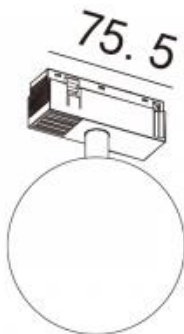

Beam angle:

0°

LED Color:

3000K

System Power:

4,5W

Location:

Interior

Product dimension:

100mm

IP:

20

Class:

III

Voltage:

48V