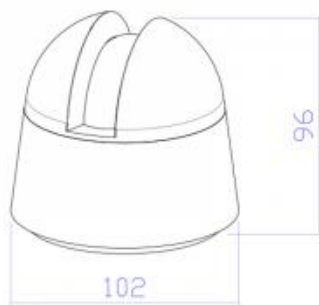

● 466-GR4

● 466-DGR4

Available colors:

Beam angle: 0°

LED Color: 3000K

System Power: 4W 500mA

CRI: 90

Lumen output: 438lm

Material: die casting powder coating aluminium

Location: Exterior

Fixation: Wall

Installation: Surface

Product dimension: 102x96mm

Input: 100-240V 50\60Hz

IP: 65

Class: I