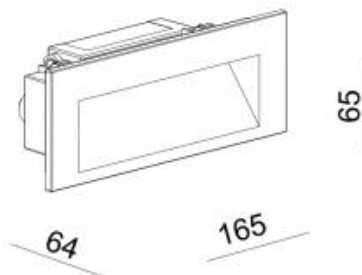

## GUIDE 4

Available colors:

- 1544-B4
- 1544-W4
- 1544-GR4
- 1544-DGR4

Beam angle:	Asymmetric°
LED Color:	3000K 4000K 6000K 5000K
System Power:	12X0.29W
Lumen output:	397lm
Material:	die-casting powder coating aluminum, glass
Location:	Exterior
Fixation:	Wall
Installation:	Recessed
Product dimension:	L165 x 62 x 37mm
Input:	220-240V 50/60HZ
IP:	67
Class:	I
IK:	08

<https://uni-luce.com>

+39 339 505 5880

[info@uni-luce.com](mailto:info@uni-luce.com)

Via Monselice, 26, 20832 Desio

MB, Italy

Our GUIDE is a very popular wall recessed fixture for guidance light in hallways and staircases, facades and pathways. Available with trim or mounted flush in the wall, perfect for usage in residential applications. The collection is enriched by the SHINE version with extremely uniform light. In addition, PATH collection with asymmetrical lens will give more lighting solutions for any project requirement.