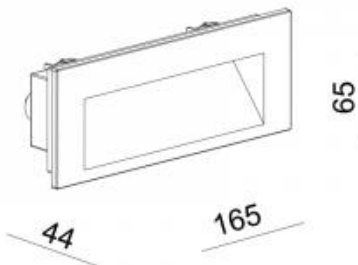

<https://uni-luce.com>
+39 339 505 5880
info@uni-luce.com

Via Monselice, 26, 20832 Desio
MB, Italy

GUIDE 4 24V

Available colors:

- 1544-B4-VD
- 1544-W4-VD
- 1544-GR4-VD
- 1544-DGR4-VD

Beam angle:	Asymmetric°
LED Color:	3000K 4000K 6000K 5000K
System Power:	12X0.34W
Lumen output:	397lm
Material:	die-casting powder coating aluminum
Location:	Exterior
Fixation:	Wall
Installation:	Recessed
Product dimension:	L165 x 62 x 37mm
Input:	24V DC
IP:	67
Class:	I
IK:	08

<https://uni-luce.com>

+39 339 505 5880

info@uni-luce.com

Via Monselice, 26, 20832 Desio

MB, Italy

Our GUIDE is a very popular wall recessed fixture for guidance light in hallways and staircases, facades and pathways. Available with trim or mounted flush in the wall, perfect for usage in residential applications. The collection is enriched by the SHINE version with extremely uniform light. In addition, PATH collection with asymmetrical lens will give more lighting solutions for any project requirement.