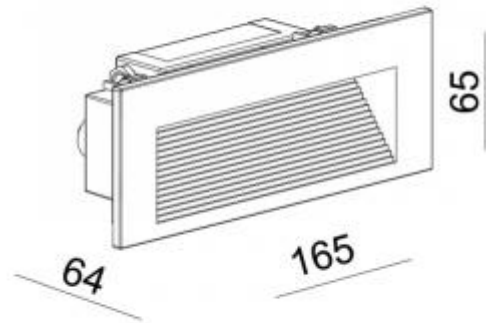

<https://uni-luce.com>
+39 339 505 5880
info@uni-luce.com

Via Monselice, 26, 20832 Desio
MB, Italy

GUIDE A 3

Available colors:	● 1545-B3 ○ 1545-W3 ● 1545-GR3 ● 1545-DGR3
Beam angle:	Asymmetric°
LED Color:	3000K 4000K 5000K
System Power:	12X0.29W
Lumen output:	397lm
Material:	die-casting powder coating aluminum, glass
Location:	Exterior
Fixation:	Wall
Installation:	Recessed
Product dimension:	L165 x 62 x 37mm
Input:	220-240V 50/60HZ
IP:	67
Class:	I
IK:	08

<https://uni-luce.com>

+39 339 505 5880

info@uni-luce.com

Via Monselice, 26, 20832 Desio

MB, Italy

Our GUIDE is a very popular wall recessed fixture for guidance light in hallways and staircases, facades and pathways. Available with trim or mounted flush in the wall, perfect for usage in residential applications. The collection is enriched by the SHINE version with extremely uniform light. In addition, PATH collection with asymmetrical lens will give more lighting solutions for any project requirement.