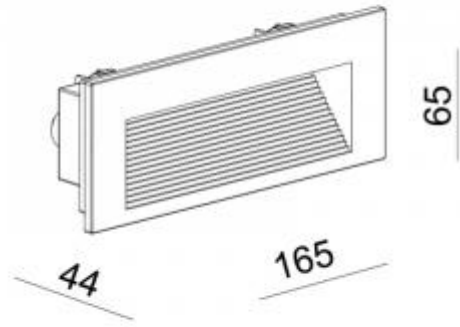

## GUIDE A 3 24V

Available colors:

- 1545-B3-VD
- 1545-W3-VD
- 1545-GR3-VD
- 1545-DGR3-VD

Beam angle: Asymmetric°  
LED Color: 3000K 4000K 6000K 5000K  
System Power: 12X0.34W  
Lumen output: 397lm  
Material: die-casting powder coating aluminum,  
glass  
Location: Exterior  
Fixation: Wall  
Installation: Recessed  
Product dimension: L165 x 62 x 37mm  
Input: 24V DC  
IP: 67  
Class: I  
IK: 08

<https://uni-luce.com>

+39 339 505 5880

[info@uni-luce.com](mailto:info@uni-luce.com)

Via Monselice, 26, 20832 Desio

MB, Italy

Our GUIDE is a very popular wall recessed fixture for guidance light in hallways and staircases, facades and pathways. Available with trim or mounted flush in the wall, perfect for usage in residential applications. The collection is enriched by the SHINE version with extremely uniform light. In addition, PATH collection with asymmetrical lens will give more lighting solutions for any project requirement.