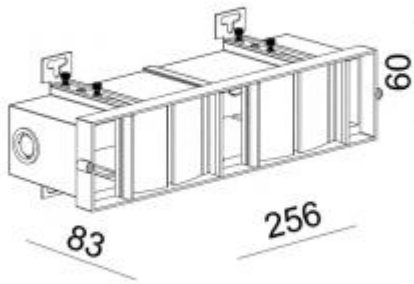

<https://uni-luce.com>

+39 339 505 5880

info@uni-luce.com

Via Monselice, 26, 20832 Desio

MB, Italy

GUIDE MOUNTING BOX L

Available colors:

● 1084-B

Beam angle:

0°

Material:

PVC

Location:

Exterior

Fixation:

Wall

Installation:

Recessed

Product dimension:

L256 x W83 x H60mm