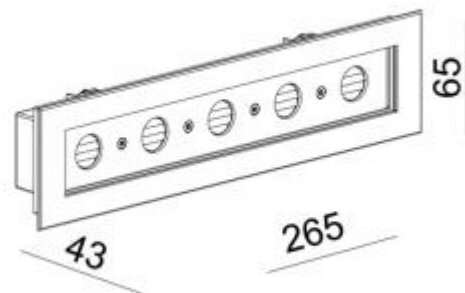

<https://uni-luce.com>
+39 339 505 5880
info@uni-luce.com

Via Monselice, 26, 20832 Desio
MB, Italy

GUIDE PATH 12 24V

Available colors:	● 1558-BSS5-VD
Beam angle:	Asymmetric°
LED Color:	3000K 4000K 6000K 5000K
System Power:	5X2.3W
Lumen output:	970lm
Material:	Stainless Steel, Glass
Location:	Exterior
Fixation:	Ceiling
Installation:	Recessed
Product dimension:	L265 x 65 x 44mm
Input:	24V DC
IP:	67
Class:	I
IK:	08

<https://uni-luce.com>

+39 339 505 5880

info@uni-luce.com

Via Monselice, 26, 20832 Desio

MB, Italy

Our GUIDE is a very popular wall recessed fixture for guidance light in hallways and staircases, facades and pathways. Available with trim or mounted flush in the wall, perfect for usage in residential applications. The collection is enriched by the SHINE version with extremely uniform light. In addition, PATH collection with asymmetrical lens will give more lighting solutions for any project requirement.