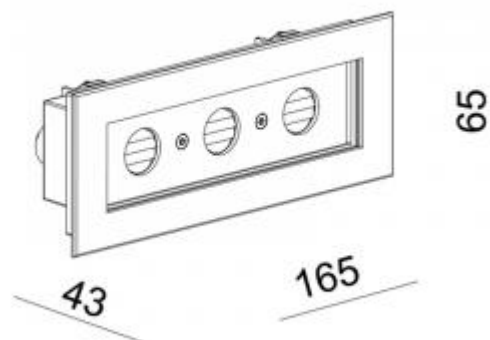

<https://uni-luce.com>
+39 339 505 5880
info@uni-luce.com

Via Monselice, 26, 20832 Desio
MB, Italy

GUIDE PATH 6

Available colors:	● 1557-BSS6
Beam angle:	Asymmetric°
LED Color:	3000K 4000K 6000K 5000K
System Power:	3X2.1W
Lumen output:	582lm
Material:	Stainless Steel, Glass
Location:	Exterior
Fixation:	Wall
Installation:	Recessed
Product dimension:	L165 x 62 x 37mm
Input:	220-240V 50/60HZ
IP:	67
Class:	I
IK:	08

<https://uni-luce.com>

+39 339 505 5880

info@uni-luce.com

Via Monselice, 26, 20832 Desio

MB, Italy

Our GUIDE is a very popular wall recessed fixture for guidance light in hallways and staircases, facades and pathways. Available with trim or mounted flush in the wall, perfect for usage in residential applications. The collection is enriched by the SHINE version with extremely uniform light. In addition, PATH collection with asymmetrical lens will give more lighting solutions for any project requirement.