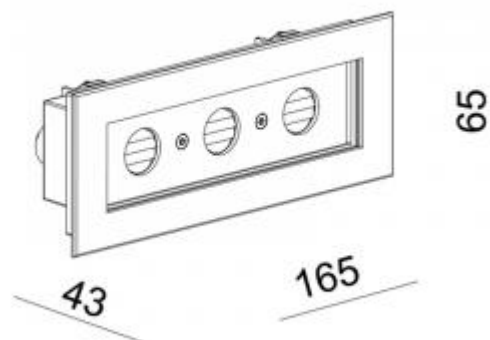

<https://uni-luce.com>
+39 339 505 5880
info@uni-luce.com

Via Monselice, 26, 20832 Desio
MB, Italy

GUIDE PATH 6 24V

Available colors:	● 1557-BSS5-VD
Beam angle:	Asymmetric°
LED Color:	3000K 4000K 6000K 5000K
System Power:	3X2.3W
Lumen output:	582lm
Material:	Stainless Steel, Glass
Location:	Exterior
Fixation:	Wall
Installation:	Recessed
Product dimension:	L165 x 62 x 37mm
Input:	24V DC
IP:	67
Class:	I
IK:	08

<https://uni-luce.com>

+39 339 505 5880

info@uni-luce.com

Via Monselice, 26, 20832 Desio

MB, Italy

Our GUIDE is a very popular wall recessed fixture for guidance light in hallways and staircases, facades and pathways. Available with trim or mounted flush in the wall, perfect for usage in residential applications. The collection is enriched by the SHINE version with extremely uniform light. In addition, PATH collection with asymmetrical lens will give more lighting solutions for any project requirement.