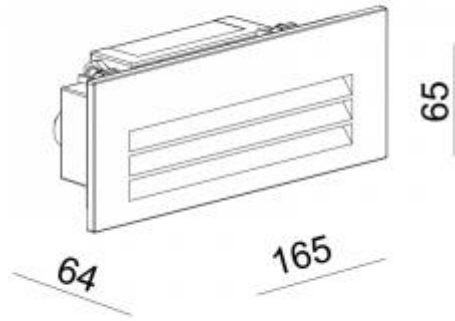

## GUIDE RASTER 4

Available colors:

- 1550-B4
- 1550-W4
- 1550-GR4
- 1550-DGR4

Beam angle: ASYM°  
LED Color: 3000K 4000K 6000K 5000K  
System Power: 18\*0.24W  
Lumen output: 521lm  
Material: die-casting powder coating aluminum,  
glass  
Location: Exterior  
Fixation: Wall  
Installation: Recessed  
Product dimension: L165 x 62 x 37mm  
Input: 220-240V 50/60HZ  
IP: 67  
Class: I  
IK: 08

<https://uni-luce.com>

+39 339 505 5880

[info@uni-luce.com](mailto:info@uni-luce.com)

Via Monselice, 26, 20832 Desio

MB, Italy

Our GUIDE is a very popular wall recessed fixture for guidance light in hallways and staircases, facades and pathways. Available with trim or mounted flush in the wall, perfect for usage in residential applications. The collection is enriched by the SHINE version with extremely uniform light. In addition, PATH collection with asymmetrical lens will give more lighting solutions for any project requirement