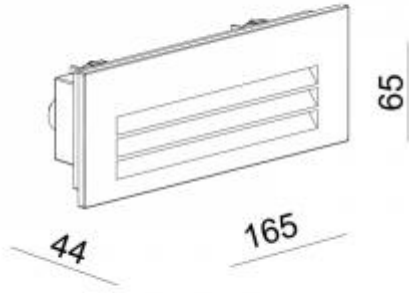

## GUIDE RASTER 5 24V

Available colors:

- 1550-B5-VD
- 1550-W5-VD
- 1550-GR5-VD
- 1550-DGR5-VD

Beam angle: ASYM°  
LED Color: 3000K 4000K 6000K 5000K  
System Power: 18\*0.27W  
Lumen output: 521lm  
Material: die-casting powder coating aluminum,  
glass  
Location: Exterior  
Fixation: Wall  
Installation: Recessed  
Product dimension: L165 x 62 x 37mm  
Input: 24V DC  
IP: 67  
Class: I  
IK: 08

<https://uni-luce.com>

+39 339 505 5880

[info@uni-luce.com](mailto:info@uni-luce.com)

Via Monselice, 26, 20832 Desio

MB, Italy

Our GUIDE is a very popular wall recessed fixture for guidance light in hallways and staircases, facades and pathways. Available with trim or mounted flush in the wall, perfect for usage in residential applications. The collection is enriched by the SHINE version with extremely uniform light. In addition, PATH collection with asymmetrical lens will give more lighting solutions for any project requirement.