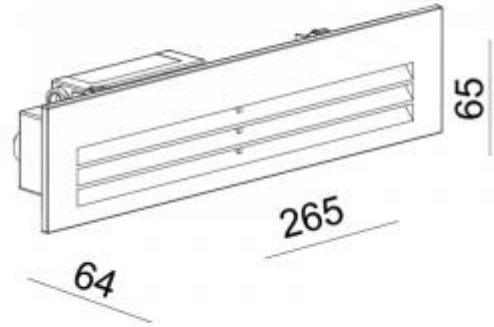

<https://uni-luce.com>
+39 339 505 5880
info@uni-luce.com

Via Monselice, 26, 20832 Desio
MB, Italy

GUIDE RASTER 6 LONG

Available colors:	● 1551-B6 ○ 1551-W6 ● 1551-GR6 ● 1551-DGR6
Beam angle:	ASYM°
LED Color:	3000K 4000K 6000K 5000K
System Power:	18X0.35W
Lumen output:	662lm
Material:	die-casting powder coating aluminum, glass
Location:	Exterior
Fixation:	Wall
Installation:	Recessed
Product dimension:	L265 x 65 x 44mm
Input:	220-240V 50/60HZ
IP:	67
Class:	I
IK:	08

<https://uni-luce.com>

+39 339 505 5880

info@uni-luce.com

Via Monselice, 26, 20832 Desio

MB, Italy

Our GUIDE is a very popular wall recessed fixture for guidance light in hallways and staircases, facades and pathways. Available with trim or mounted flush in the wall, perfect for usage in residential applications. The collection is enriched by the SHINE version with extremely uniform light. In addition, PATH collection with asymmetrical lens will give more lighting solutions for any project requirement.