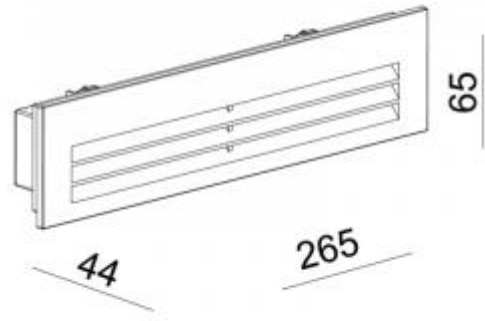

<https://uni-luce.com>
+39 339 505 5880
info@uni-luce.com

Via Monselice, 26, 20832 Desio
MB, Italy

GUIDE RASTER 7 LONG 24V

Available colors:

- 1551-B7-VD
- 1551-W7-VD
- 1551-GR7-VD
- 1551-DGR7-VD

Beam angle: ASYM°
LED Color: 3000K 4000K 6000K 5000K
System Power: 36X0.19W
Lumen output: 695lm
Material: die-casting powder coating aluminum,
glass
Location: Exterior
Fixation: Wall
Installation: Recessed
Product dimension: L265 x 65 x 44mm
Input: 24V DC
IP: 67
Class: I
IK: 08

<https://uni-luce.com>

+39 339 505 5880

info@uni-luce.com

Via Monselice, 26, 20832 Desio

MB, Italy

Our GUIDE is a very popular wall recessed fixture for guidance light in hallways and staircases, facades and pathways. Available with trim or mounted flush in the wall, perfect for usage in residential applications. The collection is enriched by the SHINE version with extremely uniform light. In addition, PATH collection with asymmetrical lens will give more lighting solutions for any project requirement.