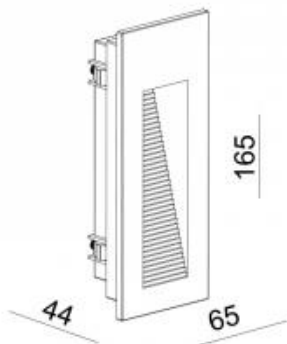

<https://uni-luce.com>
+39 339 505 5880
info@uni-luce.com

Via Monselice, 26, 20832 Desio
MB, Italy

GUIDE VERTICAL 5 A 24V

Available colors:

- 1555-B5-VD
- 1555-W5-VD
- 1555-GR5-VD
- 1555-DGR5-VD

Beam angle: ASYM°
LED Color: 3000K 4000K 6000K 5000K
System Power: 1X5.3W
Lumen output: 475lm
Material: die-casting powder coating aluminum,
glass
Location: Exterior
Fixation: Wall
Installation: Recessed
Product dimension: L165 x 62 x 37mm
Input: 24V DC
IP: 67
Class: I
IK: 08

<https://uni-luce.com>

+39 339 505 5880

info@uni-luce.com

Via Monselice, 26, 20832 Desio

MB, Italy

Our GUIDE is a very popular wall recessed fixture for guidance light in hallways and staircases, facades and pathways. Available with trim or mounted flush in the wall, perfect for usage in residential applications. The collection is enriched by the SHINE version with extremely uniform light. In addition, PATH collection with asymmetrical lens will give more lighting solutions for any project requirement