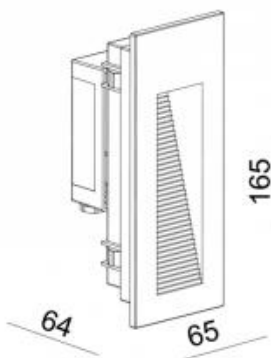

<https://uni-luce.com>
+39 339 505 5880
info@uni-luce.com

Via Monselice, 26, 20832 Desio
MB, Italy

GUIDE VERTICAL 5 A

Available colors:	● 1555-B5 ○ 1555-W5 ● 1555-GR5 ● 1555-DGR5
Beam angle:	0°
LED Color:	3000K 4000K 6000K 5000K
System Power:	1X4.5W
Lumen output:	475lm
Material:	die-casting powder coating aluminum, glass
Location:	Exterior
Fixation:	Wall
Installation:	Recessed
Product dimension:	L165 x 62 x 37mm
Input:	220-240V 50/60HZ
IP:	67
Class:	I
IK:	08

<https://uni-luce.com>

+39 339 505 5880

info@uni-luce.com

Via Monselice, 26, 20832 Desio

MB, Italy

Our GUIDE is a very popular wall recessed fixture for guidance light in hallways and staircases, facades and pathways. Available with trim or mounted flush in the wall, perfect for usage in residential applications. The collection is enriched by the SHINE version with extremely uniform light. In addition, PATH collection with asymmetrical lens will give more lighting solutions for any project requirement.