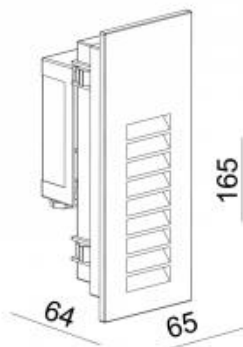

<https://uni-luce.com>
+39 339 505 5880
info@uni-luce.com

Via Monselice, 26, 20832 Desio
MB, Italy

GUIDE VERTICAL 5 RASTER

- 1556-B5
- 1556-W5
- 1556-GR5
- 1556-DGR5

Available colors:

Beam angle:	ASYM°
LED Color:	3000K 4000K 6000K 5000K
System Power:	18x0.25W
Lumen output:	521lm
Material:	die-casting powder coating aluminum, glass
Location:	Exterior
Fixation:	Wall
Installation:	Recessed
Product dimension:	L165 x 62 x 37mm
Input:	220-240V 50\60Hz
IP:	67
Class:	I
IK:	08

<https://uni-luce.com>

+39 339 505 5880

info@uni-luce.com

Via Monselice, 26, 20832 Desio

MB, Italy

Our GUIDE is a very popular wall recessed fixture for guidance light in hallways and staircases, facades and pathways. Available with trim or mounted flush in the wall, perfect for usage in residential applications. The collection is enriched by the SHINE version with extremely uniform light. In addition, PATH collection with asymmetrical lens will give more lighting solutions for any project requirement.