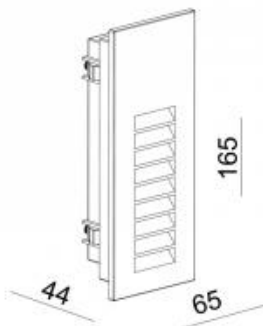

<https://uni-luce.com>
+39 339 505 5880
info@uni-luce.com

Via Monselice, 26, 20832 Desio
MB, Italy

GUIDE VERTICAL 5 RASTER 24V

- 1556-B5-VD
- 1556-W5-VD
- 1556-GR5-VD
- 1556-DGR5-VD

Available colors:

Beam angle:	ASYM°
LED Color:	3000K 4000K 6000K 5000K
System Power:	18x0.29W
Lumen output:	521lm
Material:	die-casting powder coating aluminum, glass
Location:	Exterior
Fixation:	Wall
Installation:	Recessed
Product dimension:	L165 x 62 x 37mm
Input:	24V DC
IP:	67
Class:	I
IK:	08

<https://uni-luce.com>

+39 339 505 5880

info@uni-luce.com

Via Monselice, 26, 20832 Desio

MB, Italy

Our GUIDE is a very popular wall recessed fixture for guidance light in hallways and staircases, facades and pathways. Available with trim or mounted flush in the wall, perfect for usage in residential applications. The collection is enriched by the SHINE version with extremely uniform light. In addition, PATH collection with asymmetrical lens will give more lighting solutions for any project requirement.