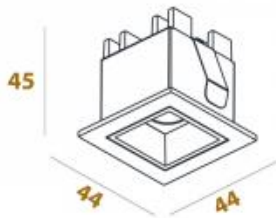

<https://uni-luce.com>
+39 339 505 5880
info@uni-luce.com

Via Monselice, 26, 20832 Desio
MB, Italy

ILLUSION 1

Available colors:	● 364-BB2 ○ 364-WB2
Beam angle:	30° 46°
LED Color:	2700K 3000K 4000K
LED power:	1x1W
System Power:	1x2W 700mA
CRI:	90
Lumen output:	250lm
Location:	Interior
Fixation:	Ceiling
Installation:	Recessed
Product dimension:	2x42mm
Cut hole size:	36x36mm
Input:	220-240V 50\60Hz
IP:	20
Class:	III
DIM Option:	ON/OFF DALI TRIAC DTW

<https://uni-luce.com>

+39 339 505 5880

info@uni-luce.com

Via Monselice, 26, 20832 Desio

MB, Italy

ILLUSION: The range includes an adjustable version with trim and a trimless solution. The ILLUSION WALL WASH is ideal for instance to emphasize an artwork on the wall. The specific design of the trimless luminaire grants the opportunity to install it either completely into the ceiling or semi-recessed, to evoke more expression into the room. Different colors are available for choice.