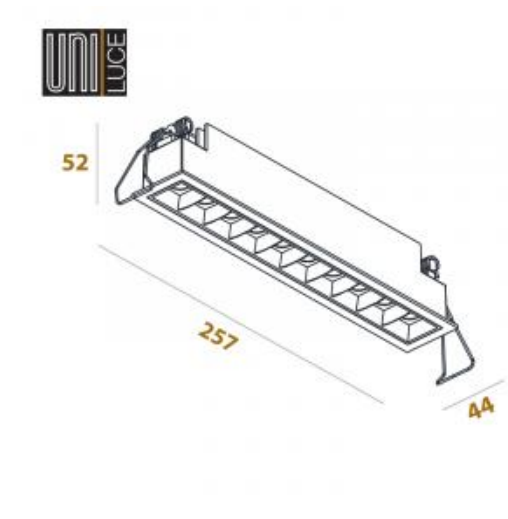

## ILLUSION 10

Available colors:

● 364-BB20

○ 364-WB20

Beam angle:

30° 46°

LED Color:

2700K 3000K 4000K

Location:

Interior

Fixation:

Ceiling

Installation:

Recessed

Product dimension:

257x44x52mm

Cut hole size:

250x36mm

Input:

220-240V 50\60Hz

IP:

20

Class:

III

DIM Option:

ON/OFF DALI TRIAC DTW

<https://uni-luce.com>

+39 339 505 5880

[info@uni-luce.com](mailto:info@uni-luce.com)

Via Monselice, 26, 20832 Desio

MB, Italy

ILLUSION: The range includes an adjustable version with trim and a trimless solution. The ILLUSION WALL WASH is ideal for instance to emphasize an artwork on the wall. The specific design of the trimless luminaire grants the opportunity to install it either completely into the ceiling or semi-recessed, to evoke more expression into the room. Different colors are available for choice.