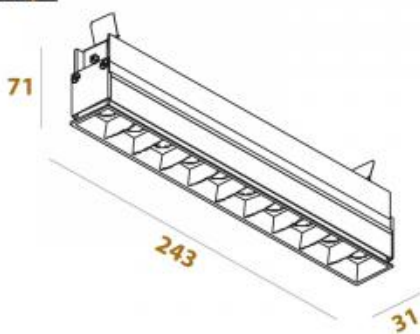

<https://uni-luce.com>

+39 339 505 5880

info@uni-luce.com

Via Monselice, 26, 20832 Desio

MB, Italy

ILLUSION 10 TRIMLESS

Available colors:

● 367-B20TR

○ 367-B20TR

Beam angle: 30°

LED Color: 2700K 3000K 4000K

LED power: 10x1W

System Power: 10x2W 700mA

CRI: 90

Lumen output: 2500lm

Location: Interior

Fixation: Ceiling

Installation: Recessed

Product dimension: 363x31x80mm

Cut hole size: 257x50mm

Input: 220-240V 50\60Hz

IP: 20

Class: III

DIM Option: ON/OFF DALI TRIAC DTW