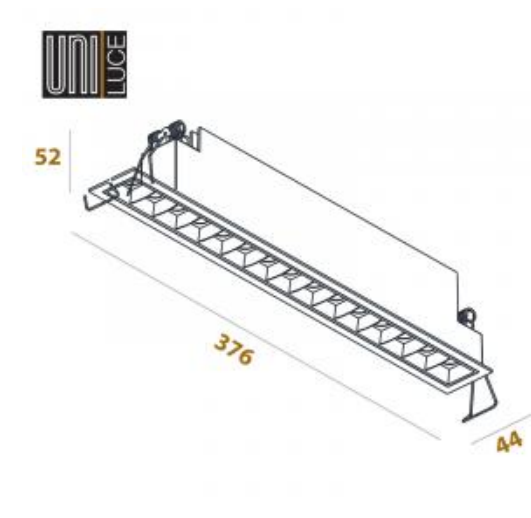

<https://uni-luce.com>
+39 339 505 5880
info@uni-luce.com

Via Monselice, 26, 20832 Desio
MB, Italy

ILLUSION 15

Available colors:	● 364-BB30 ○ 364-WB30
Beam angle:	30° 46°
LED Color:	2700K 3000K 4000K
LED power:	15x1W
System Power:	15x2W 700mA
CRI:	90
Lumen output:	3750lm
Location:	Interior
Fixation:	Ceiling
Installation:	Recessed
Product dimension:	376x44x52mm
Cut hole size:	369x36mm
Input:	220-240V 50\60Hz
IP:	20
Class:	III
DIM Option:	ON/OFF DALI TRIAC DTW

<https://uni-luce.com>

+39 339 505 5880

info@uni-luce.com

Via Monselice, 26, 20832 Desio

MB, Italy

ILLUSION: The range includes an adjustable version with trim and a trimless solution. The ILLUSION WALL WASH is ideal for instance to emphasize an artwork on the wall. The specific design of the trimless luminaire grants the opportunity to install it either completely into the ceiling or semi-recessed, to evoke more expression into the room. Different colors are available for choice.