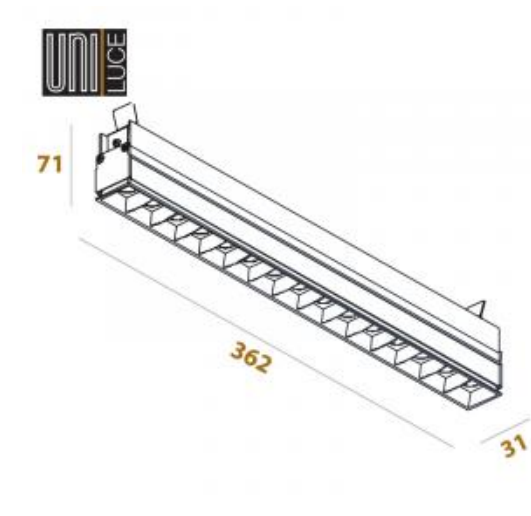

<https://uni-luce.com>
+39 339 505 5880
info@uni-luce.com

Via Monselice, 26, 20832 Desio
MB, Italy

ILLUSION 15 TRIMLESS

Available colors:

● 367-B30TR

○ 367-B30TR

Beam angle:

30°

LED Color:

2700K 3000K 4000K

LED power:

15x1W

System Power:

15x2W 700mA

CRI:

90

Lumen output:

3750lm

Location:

Interior

Fixation:

Ceiling

Installation:

Recessed

Product dimension:

370x108x56mm

Cut hole size:

367x50mm

Input:

220-240V 50\60Hz

IP:

20

Class:

III

DIM Option:

ON/OFF DALI TRIAC DTW