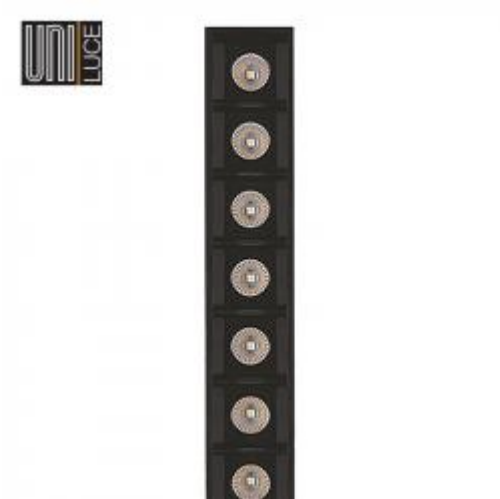

<https://uni-luce.com>
+39 339 505 5880
info@uni-luce.com

Via Monselice, 26, 20832 Desio
MB, Italy

ILLUSION 15 TRIMLESS

Available colors:

● 367-B30TR

○ 367-B30TR

Beam angle:

30°

Lumen output:

3750lm

Location:

Interior

Fixation:

Ceiling

Installation:

Recessed

Product dimension:

370x108x56mm

Cut hole size:

367x50mm

Input:

220-240V 50\60Hz

IP:

20

MB, Italy

ILLUSION: The range includes an adjustable version with trim and a trimless solution. The ILLUSION WALL WASH is ideal for instance to emphasize an artwork on the wall. The specific design of the trimless luminaire grants the opportunity to install it either completely into the ceiling or semi-recessed, to evoke more expression into the room. Different colors are available for choice.