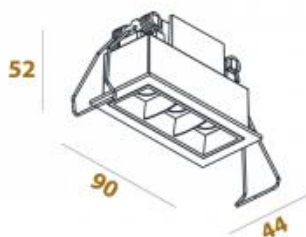

○ 364-WB6

Beam angle: 30°

LED Color: 2700K 3000K 4000K

LED power: 3x1W

System Power: 3x2W 700mA

CRI: 90

Lumen output: 750lm

Location: Interior

Fixation: Ceiling

Installation: Recessed

Product dimension: 2x47mm

Cut hole size: 83x36mm

Input: 220-240V 50\60Hz

IP: 20

Class: III

DIM Option: ON/OFF DALI TRIAC DTW

<https://uni-luce.com>

+39 339 505 5880

info@uni-luce.com

Via Monselice, 26, 20832 Desio

MB, Italy

ILLUSION: The range includes an adjustable version with trim and a trimless solution. The ILLUSION WALL WASH is ideal for instance to emphasize an artwork on the wall. The specific design of the trimless luminaire grants the opportunity to install it either completely into the ceiling or semi-recessed, to evoke more expression into the room. Different colors are available for choice.