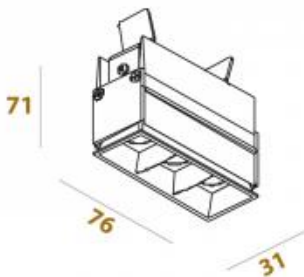

<https://uni-luce.com>

+39 339 505 5880

info@uni-luce.com

Via Monselice, 26, 20832 Desio

MB, Italy

ILLUSION 3 TRIMLESS

Available colors:	● 365-B6TR
Beam angle:	30° 46°
LED Color:	2700K 3000K 4000K
LED power:	3x1W
System Power:	3x2W 700mA
CRI:	90
Lumen output:	750lm
Location:	Interior
Fixation:	Ceiling
Installation:	Recessed
Product dimension:	81x94x56mm
Cut hole size:	86x58mm
Input:	220-240V 50\60Hz
IP:	20
Class:	III
DIM Option:	ON/OFF DALI TRIAC

<https://uni-luce.com>

+39 339 505 5880

info@uni-luce.com

Via Monselice, 26, 20832 Desio

MB, Italy

ILLUSION: The range includes an adjustable version with trim and a trimless solution. The ILLUSION WALL WASH is ideal for instance to emphasize an artwork on the wall. The specific design of the trimless luminaire grants the opportunity to install it either completely into the ceiling or semi-recessed, to evoke more expression into the room. Different colors are available for choice.