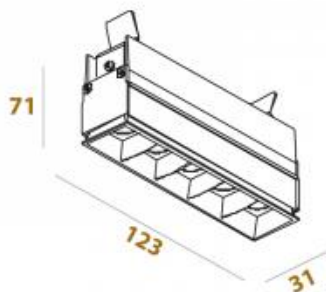

<https://uni-luce.com>
+39 339 505 5880
info@uni-luce.com

Via Monselice, 26, 20832 Desio
MB, Italy

ILLUSION 5 TRIMLESS

Available colors:

● 367-B10TR

○ 367-B10TR

Beam angle:

30°

LED Color:

2700K 3000K 4000K

LED power:

5x1W

System Power:

5x2W 700mA

CRI:

90

Lumen output:

1250lm

Location:

Interior

Fixation:

Ceiling

Installation:

Recessed

Product dimension:

130x108x56mm

Cut hole size:

137x50mm

Input:

220-240V 50\60Hz

IP:

20

Class:

III

DIM Option:

ON/OFF DALI TRIAC DTW