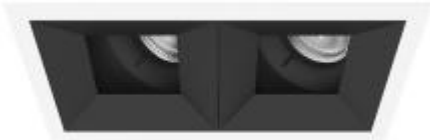

<https://uni-luce.com>
+39 339 505 5880
info@uni-luce.com

Via Monselice, 26, 20832 Desio
MB, Italy

IMAGE-2 M+ SQ

Available colors:

- 442-W39SQ
- 442-B39SQ
- 442-WB39SQ

Beam angle: 21°
LED Color: 2700K 3000K 4000K
LED power: 36W
System Power: 39W 500mA
CRI: 80
Lumen output: 4174lm
Location: Interior
Fixation: Ceiling
Installation: Recessed
Product dimension: 209x115x92mm
Cut hole size: 192x102mm
Input: 220-240V 50\60Hz
IP: 20
Class: III
DIM Option: ON/OFF DALI TRIAC