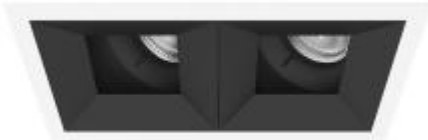

IMAGE-2 M SQ

Available colors:

☐ 442-W28SQ

☒ 442-B28SQ

☐ 442-WB28SQ

Beam angle:

8° 23°

LED Color:

2700K 3000K 4000K

LED power:

26W

System Power:

28W 350mA

CRI:

80

Lumen output:

2850lm

Location:

Interior

Fixation:

Ceiling

Installation:

Recessed

Product dimension:

209x115x92mm

Cut hole size:

192x102mm

Input:

220-240V 50\60Hz

IP:

20

Class:

III

DIM Option:

ON/OFF DALI TRIAC