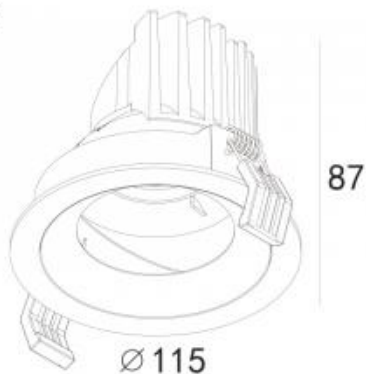

## IMAGE M+ RO

Available colors:

- 441-W20RO
- 441-B20RO
- 441-WB20RO

Beam angle:	22° 33°
LED Color:	2700K 3000K 4000K
LED power:	18W
System Power:	36W 900mA
CRI:	80
Lumen output:	2087lm
Location:	Interior
Fixation:	Ceiling
Installation:	Recessed
Product dimension:	115x87mm
Cut hole size:	100mm
Input:	220-240V 50\60Hz
IP:	20
Class:	III
DIM Option:	ON/OFF DALI TRIAC

<https://uni-luce.com>

+39 339 505 5880

[info@uni-luce.com](mailto:info@uni-luce.com)

Via Monselice, 26, 20832 Desio

MB, Italy

IMAGE is a unique collection in the UNI LUCE product portfolio. But one thing all members of the IMAGE family have in common is that the light source is deeply recessed into the luminaire, resulting in a high level of visual comfort. This range can be with or without trim, round or square, single or double, with different colour finishes. In addition, models with narrow beam angle, gives special atmosphere to the room, emphasizing separate objects in the room.