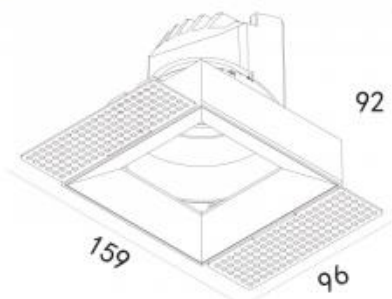

Location:

Interior

Fixation:

Ceiling

Installation:

Recessed

Product dimension:

159x96x92mm

Cut hole size:

104x97mm

Input:

220-240V 50\60Hz

IP:

20

Class:

III

DIM Option:

ON/OFF DALI TRIAC

<https://uni-luce.com>

+39 339 505 5880

[info@uni-luce.com](mailto:info@uni-luce.com)

Via Monselice, 26, 20832 Desio

MB, Italy

IMAGE is a unique collection in the UNI LUCE product portfolio. But one thing all members of the IMAGE family have in common is that the light source is deeply recessed into the luminaire, resulting in a high level of visual comfort. This range can be with or without trim, round or square, single or double, with different colour finishes. In addition, models with narrow beam angle, gives special atmosphere to the room, emphasizing separate objects in the room.