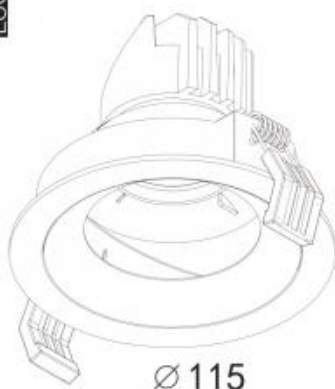

115x87mm

Cut hole size:

100mm

Input:

220-240V 50\60Hz

IP:

20

Class:

III

DIM Option:

ON/OFF DALI TRIAC

87

Ø 115

<https://uni-luce.com>

+39 339 505 5880

info@uni-luce.com

Via Monselice, 26, 20832 Desio

MB, Italy

IMAGE is a unique collection in the UNI LUCE product portfolio. But one thing all members of the IMAGE family have in common is that the light source is deeply recessed into the luminaire, resulting in a high level of visual comfort. This range can be with or without trim, round or square, single or double, with different colour finishes. In addition, models with narrow beam angle, gives special atmosphere to the room, emphasizing separate objects in the room.