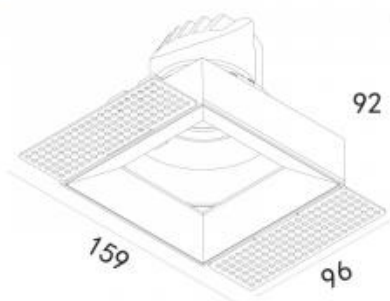

Location:

Interior

Fixation:

Ceiling

Installation:

Recessed

Product dimension:

159x96x92mm

Cut hole size:

104x97mm

Input:

220-240V 50\60Hz

IP:

20

Class:

III

DIM Option:

ON/OFF DALI TRIAC

<https://uni-luce.com>

+39 339 505 5880

[info@uni-luce.com](mailto:info@uni-luce.com)

Via Monselice, 26, 20832 Desio

MB, Italy

IMAGE is a unique collection in the UNI LUCE product portfolio. But one thing all members of the IMAGE family have in common is that the light source is deeply recessed into the luminaire, resulting in a high level of visual comfort. This range can be with or without trim, round or square, single or double, with different colour finishes. In addition, models with narrow beam angle, gives special atmosphere to the room, emphasizing separate objects in the room.