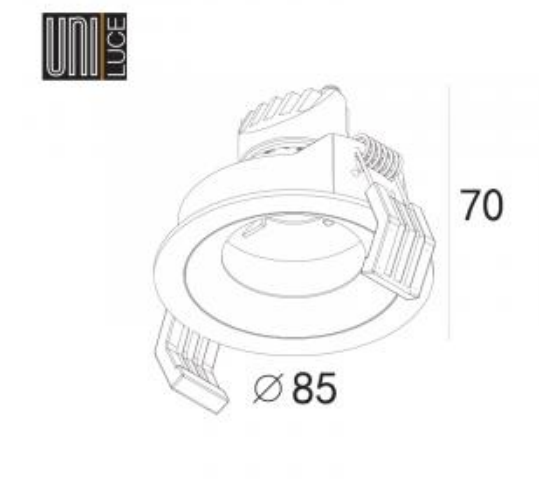

● 441-B8RO

○ 441-WB8RO

Beam angle:

38° 50° 27°

LED Color:

2700K 3000K 4000K

LED power:

7W

Fixation:

Ceiling

Installation:

Recessed

Product dimension:

85x70mm

Cut hole size:

78mm

Input:

220-240V 50\60Hz

IP:

20

Class:

III

DIM Option:

ON/OFF DALI TRIAC

<https://uni-luce.com>

+39 339 505 5880

info@uni-luce.com

Via Monselice, 26, 20832 Desio

MB, Italy

IMAGE is a unique collection in the UNI LUCE product portfolio. But one thing all members of the IMAGE family have in common is that the light source is deeply recessed into the luminaire, resulting in a high level of visual comfort. This range can be with or without trim, round or square, single or double, with different colour finishes. In addition, models with narrow beam angle, gives special atmosphere to the room, emphasizing separate objects in the room.