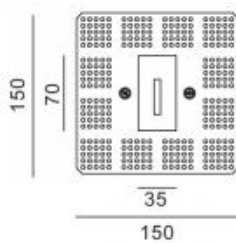

Material:

aluminium

Location:

Interior

Fixation:

Wall

Installation:

Recessed

Product dimension:

70x35mm

Cut hole size:

63x27mm

Input:

220-240V 50\60Hz

IP:

20

Class:

I

<https://uni-luce.com>

+39 339 505 5880

info@uni-luce.com

Via Monselice, 26, 20832 Desio

MB, Italy

KIRK has become one of the best choices for guidance light for interior usage. 3 shapes are available for choice: square, rectangular and long versions. The KIRK can be installed in plywood and cement walls.